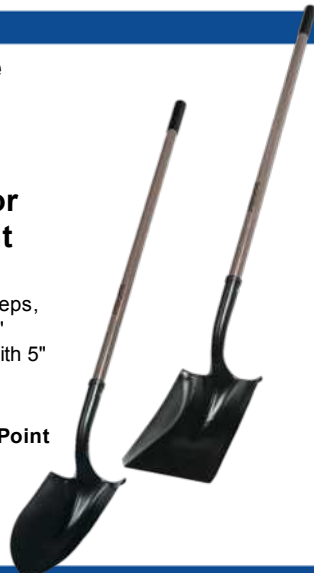

48" Round or Square Point Shovel

Black head, rear steps, and steel collar. 47" fiberglass handle with 5" grip.

0435966...Round
9579368...Square Point

4⁴⁶

32-Oz. Pro Sprayer

The Harris professional sprayer is extremely durable and features adjustable nozzle, chemical-resistant plastic, extended trigger sprayer, pressurized spring mechanism, and measurements.

4456190