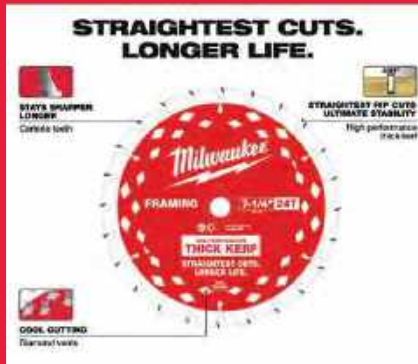

MOST POWERFUL

FASTEST CUTTING

LIGHTWEIGHT, LESS FATIGUE

BEST PAIRED WITH

7-1/4" 24T Thick Kerf Framing Circular Saw Blades

Item #	Pack Size	Price
48-40-0740	1	\$11.97
48-40-0742	2	\$22.97
48-41-0740	10 Bulk	\$11.97
48-40-2740	25 Contractor Pack	\$275