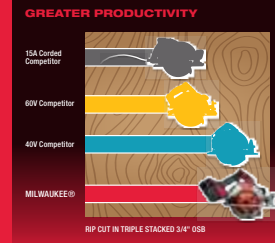

MOST POWERFUL

FASTEST CUTTING

LIGHTWEIGHT, LESS FATIGUE

BEST PAIRED WITH

7-1/4" 24T Thick Kerf Framing Circular Saw Blades

Item #	Pack Size	Price
48-40-0740	1	\$11.97
48-40-0742	2	\$22.97
48-41-0740	10 Bulk	\$11.97
48-40-2740	25 Contractor Pack	\$275