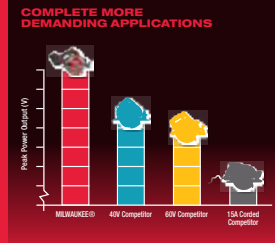

MOST POWERFUL

FASTEST CUTTING

LIGHTWEIGHT, LESS FATIGUE

BEST PAIRED WITH

7-1/4" 24T Thick Kerf Framing Circular Saw Blades

Item #	Pack Size	Price
48-40-0740	1	\$11.97
48-40-0742	2	\$22.97
48-41-0740	10 Bulk	\$11.97
48-40-2740	25 Contractor Pack	\$275