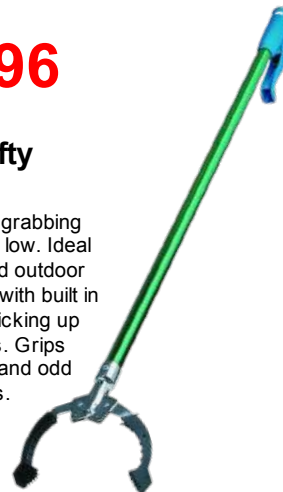

AYKROYD HARDWARE

743 N. NEW STREET • BETHLEHEM, PA 18018

Phone: (610) 868-0421

Fall Into Savings!

HOT BUY

12⁹⁹

Poly Lawn/Leaf Rake

Poly rake with 26 tines, 24" head, and 48" wood handle with cushion grip.

1385996

shop-vac

HOT BUY

119⁰⁰

10 Gal. Wet/Dry Vacuum

5.5 HP. Includes crevice tool, dry collection bag, extension wands, filter cartridge, floor nozzle, foam filter sleeve, gulper nozzle and hose.

1936236

18⁹⁶

36-In. Nifty Nabber

Excellent for grabbing items high or low. Ideal for indoor and outdoor use. Comes with built in magnet for picking up metal objects. Grips large, small, and odd shaped items.

9792532